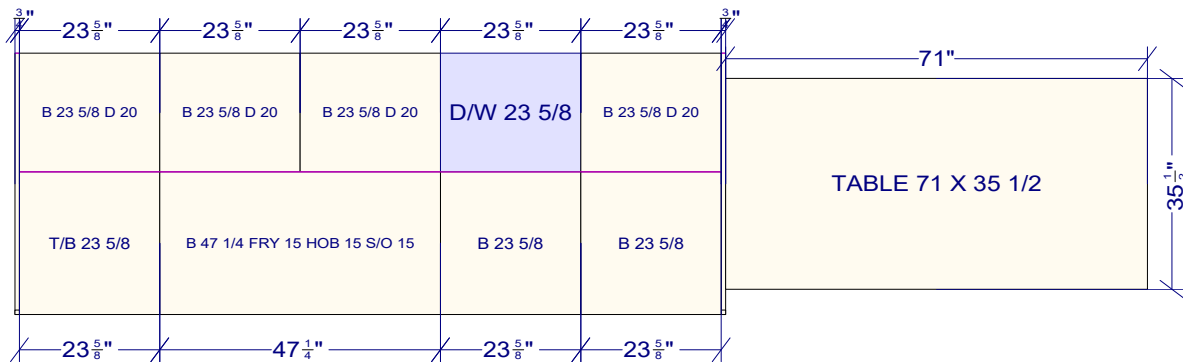

OVERALL HEIGHT 113 1/4
 UPPER HEIGHT 37 3/4
 UPPER DEPTH 13 1/2

All dimensions _size designations given are subject to verification on job site and adjustment to fit job conditions.		This is an original design and must not be released or copied unless applicable fee has been paid or job order placed.	Designed: 10/19/2023 Printed: 10/19/2023	
			A2093C	All